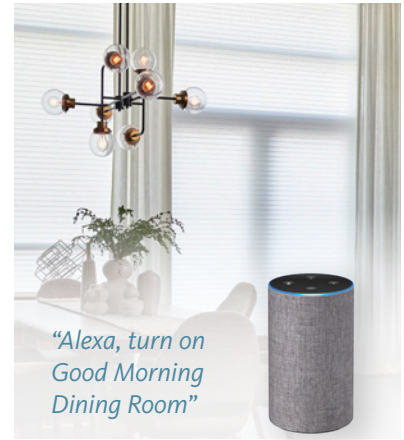

introducing
BLISS™ AUTOMATION

ALTA
WINDOW FASHIONS
design simplified

featuring a new

BLISS BRIDGE

- Conveniently affordable
- Simple to install and set up
- Always connected control

*“Alexa, turn on
Good Morning
Dining Room”*

Enjoy a new level of purposeful ease with our range of BLISS™ Automation by Alta systems. From the wirefree convenience of our rechargeable motors to the power of voice control operation, BLISS Automation is a solid solution for modern light control and connected design.