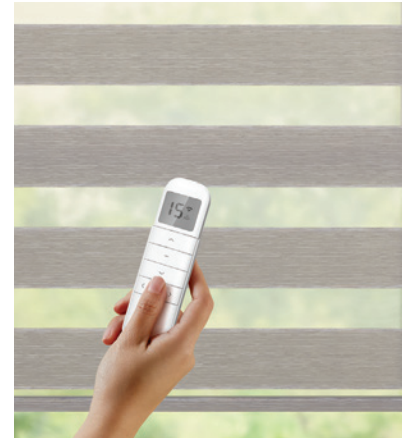

introducing
BLISS™ AUTOMATION

ALTA
WINDOW FASHIONS
design simplified

featuring a new

BLISS BRIDGE

- Conveniently affordable
- Simple to install and set up
- Always connected control

*“Alexa, turn on
Good Morning
Dining Room”*