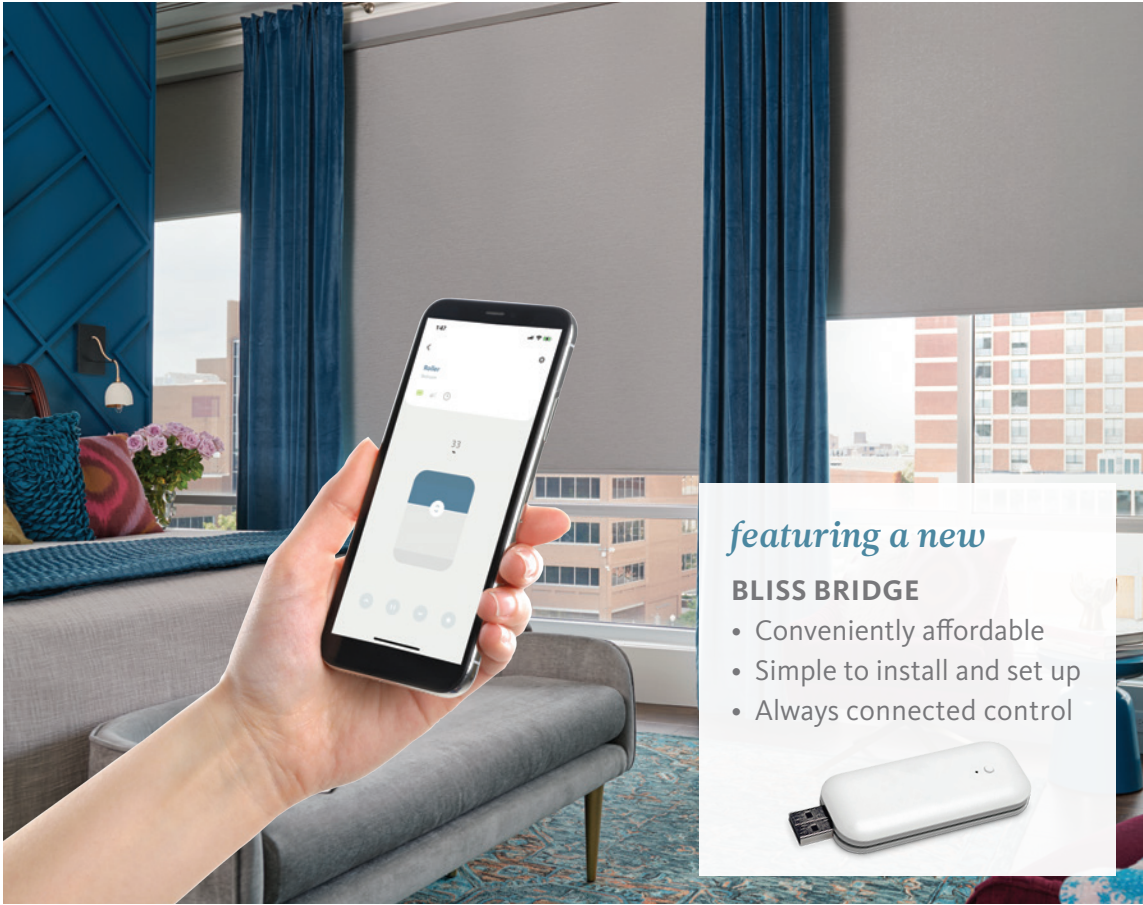

introducing
BLISS™ AUTOMATION

ALTA
WINDOW FASHIONS
design simplified

featuring a new

BLISS BRIDGE

- Conveniently affordable
- Simple to install and set up
- Always connected control

*“Alexa, turn on
Good Morning
Dining Room”*

Enjoy a new level of purposeful ease with our range of BLISS™ Automation by Alta systems. From the wirefree convenience of our rechargeable motors to the power of voice control operation, BLISS Automation is a solid solution for modern light control and connected design.

SIMPLIFIED BY DESIGN

- Enjoy whole home automation with BLISS radio frequency motors created for a range of products, for completely cord-free operation designed to be used time and time again.
- Say goodbye to batteries with state-of-the-art lithium-ion rechargeable batteries that can last up to 500 up/down cycles on a single charge.
- Plug & play! The no fuss wifi set up of the BLISS Bridge makes operating window coverings with voice control or a smartphone a snap using the BLISS App.
- Put your mind at ease with strong 2-way radio communication that assures a reliable connection for real time monitoring of battery life and shade status - at home or away!